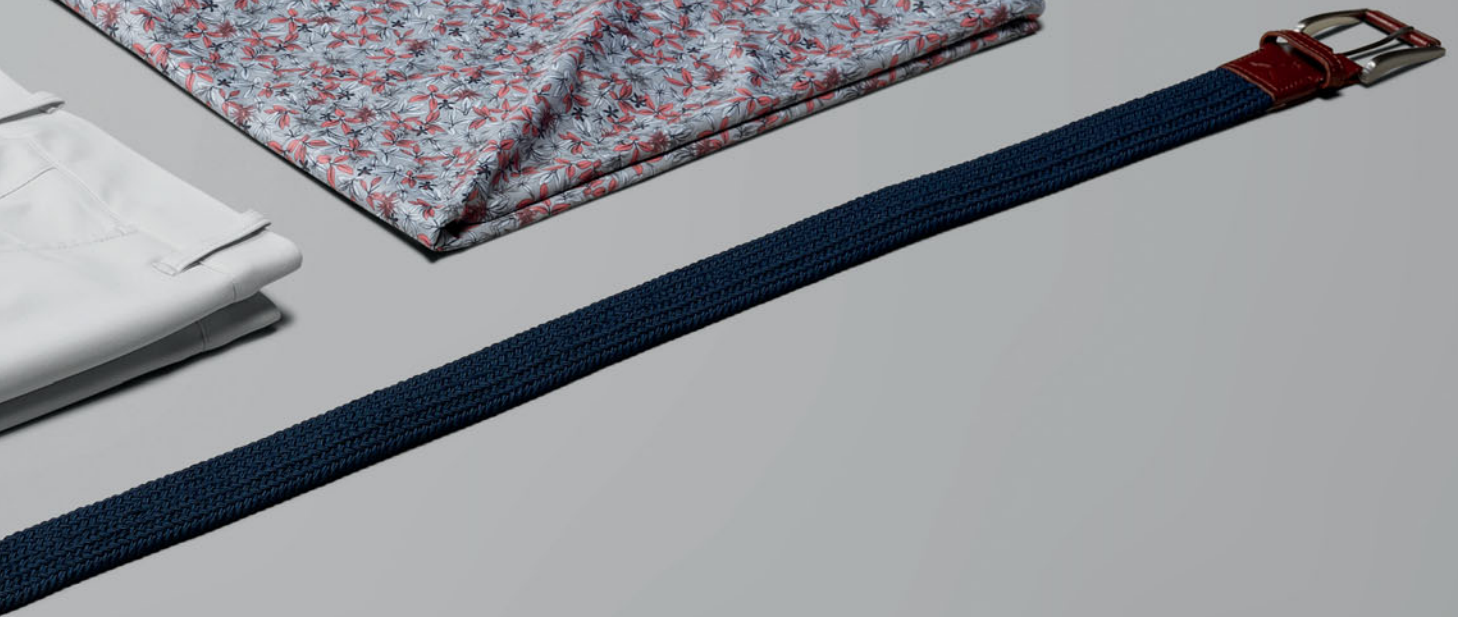

PWRSTRAP

Advanced nylon straps that are integrated into the lacing system, that wrap the foot to provide a secured and personalized fit.

DISC combines ultimate performance and unrivaled comfort with a micro-adjusting dial system that quickly and easily secures your foot for a locked-in, consistent and custom fit.