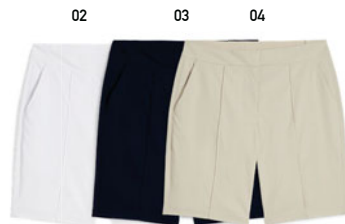

W COSTA SHORT (8.5")
STYLE NUMBER: 623886
SP3500C / $70.00