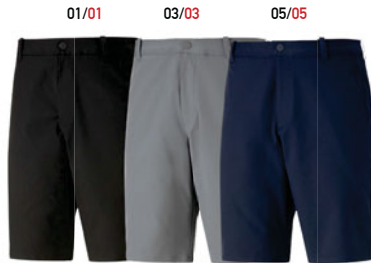

DEALER SHORT
STYLE NUMBER: 537788 (8) / 535522 (10)
SP3500C / $70.00