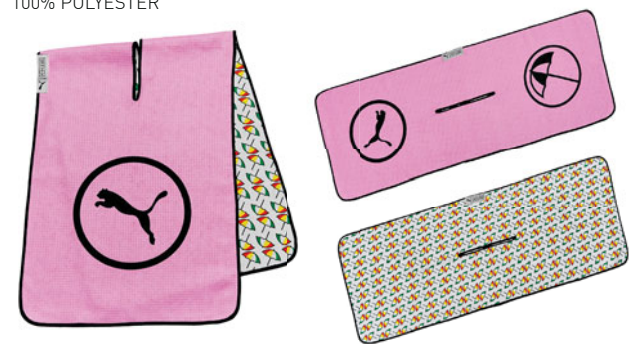

PUMA X ARNOLD PALMER UMBRELLA TOWEL

STYLE NUMBER: 054651

SP1800C | $36.00

100% POLYESTER

01 WHITE GLOW /
PALE PINK