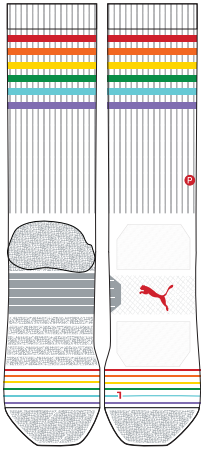

PUMA X PRIDE CREW SOCK

STYLE NUMBER: **858566**

WHSL **SP750C** | MSRP **$15**

SIZES: **UNISEX: S (3-5.5), M (6-8.5), L (9-13), XL (14-16)**

80% COMBED COTTON, 15% POLYESTER, 5% SPANDEX

01 BRIGHT WHITE / MULTI

PUMA X HOLIDAY CREW SOCK

STYLE NUMBER: **858627**

WHSL **SP750C** | MSRP **$15**

SIZES: **UNISEX: S (3-5.5), M (6-8.5), L (9-13), XL (14-16)**

80% COMBED COTTON, 15% POLYESTER, 5% SPANDEX