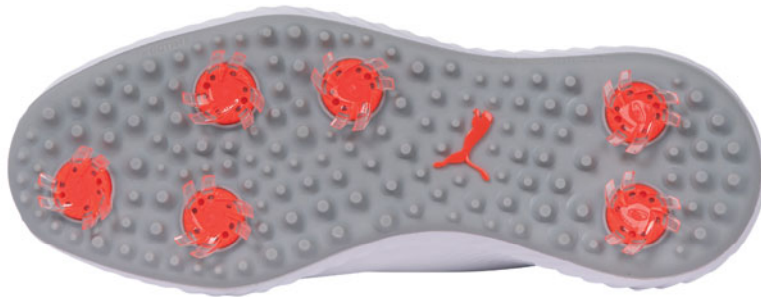

IGNITE PWRADAPT 2.0 JRS

STYLE NUMBER: 193480

WHSL SP4800C | MSRP $80

SIZES: 1, 2, 3, 4, 5, 6, 7

UPPER MICROFIBER LEATHER UPPER FOR LIGHTWEIGHT DURABILITY AND COMFORT

INSOLE PRO-FIT INSOLE PROVIDES ULTRA-SOFT YET SUPPORTIVE PU FOAM FOR EXCELLENT FIT, PERFORMANCE AND LONG-LASTING COMFORT

MIDSOLE IGNITE FOAM MIDSOLE PROVIDES HIGH ENERGY RETURN, RESPONSIVE FEEL, STABLE CUSHIONING, AND SUPERIOR STEP IN COMFORT

OUTSOLE PRO-FORM TPU OUTSOLE WITH GRIPZONE TRACTION AND TORNADO CLEATS PROVIDES EXCELLENT PERFORMANCE AND GRIP

IGNITEFOAM

1 YEAR WATER PROOF

02 PUMA BLACK / PUMA BLACK