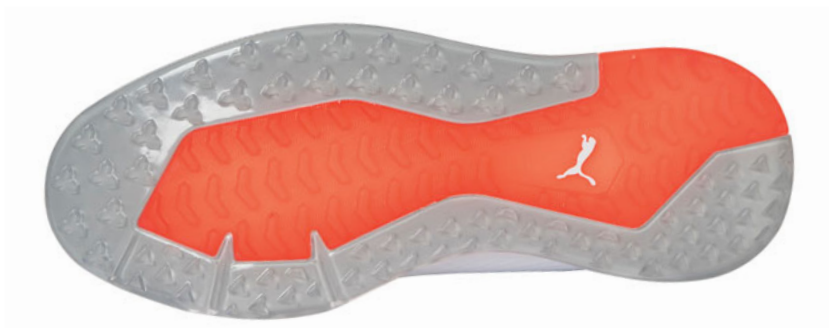

PROADAPT ALPHACAT

STYLE NUMBER: 195695 / W 376476

WHSL SP9000C | MSRP $150

SIZES: 7, 7.5, 8, 8.5, 9, 9.5, 10, 10.5, 11, 11.5, 12, 12.5, 13, 14, 15

UPPER EXOSHELL UPPER FEATURES ENGINEERED MESH FOR LIGHTWEIGHT STRUCTURE, FUSED WITH A TPU FILM THAT PROVIDES EXTRA SUPPORT AND DURABILITY, BUILT WITH A BOOTIE CONSTRUCTION AND A MOLDED COMFORT COLLAR FOR 360 DEGREE COMFORT AND FIT

INSOLE PRO-FIT INSOLE PROVIDES ULTRA-SOFT YET SUPPORTIVE PU FOAM FOR EXCELLENT FIT, PERFORMANCE AND LONG-LASTING COMFORT

MIDSOLE ADAPT FOAM MIDSOLE PROVIDES NEXT LEVEL STABILITY, ENERGY RETURN AND CUSHIONING THRU A PROPRIETARY MIXTURE OF HIGH GRADE EVA AND STYRENE, COUPLED WITH A TOPLINE CHASIS TPU HEEL CLIP FOR EXTRA STABILITY ON YOUR HEEL

OUTSOLE PROADAPT SPIKELESS MULTI-MATERIAL OUTSOLE COMBINES A HIGH-DUROMETER, ABRASION RESISTANT TPU PERIMETER THAT PROVIDES A STABLE CHASSIS UNDERNEATH YOUR FOOT AND MULTIPLE SHAPES OF LUGS PROVIDE RIDICULOUS GROUND GRIPPING TRACTION WHILE THE PWRMOLD RUBBER INSET PROVIDES TRACTION ON ANY SURFACE

ADAPTFOAM

EXOSHELL

1 YEAR WATER PROOF

01 / 01 PUMA WHITE / HIGH RISE