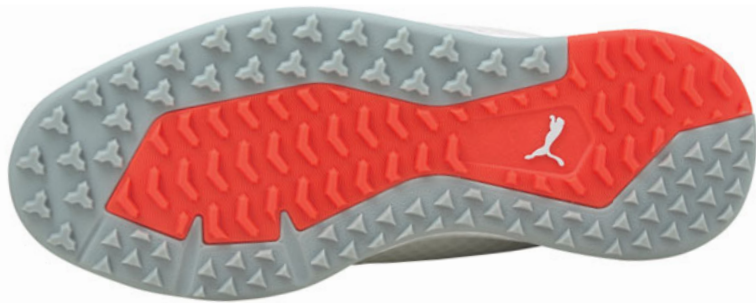

PROADAPT ALPHACAT DISC

STYLE NUMBER: 376043

WHSL SP9000C | MSRP $150

SIZES: 7, 7.5, 8, 8.5, 9, 9.5, 10, 10.5, 11, 11.5, 12, 12.5, 13, 14, 15

UPPER EXOSHELL UPPER FEATURES ENGINEERED MESH FOR LIGHTWEIGHT STRUCTURE, FUSED WITH A TPU FILM THAT PROVIDES EXTRA SUPPORT AND DURABILITY, BUILT WITH A BOOTIE CONSTRUCTION AND A MOLDED COMFORT COLLAR FOR 360 DEGREE COMFORT. ADDITIONAL DISC TECHNOLOGY PROVIDES A MICO-ADJUSTING DIAL SYSTEM FOR A LOCKED IN AND CUSTOMIZED FIT

INSOLE PRO-FIT INSOLE PROVIDES ULTRA-SOFT YET SUPPORTIVE PU FOAM FOR EXCELLENT FIT, PERFORMANCE AND LONG-LASTING COMFORT

MIDSOLE ADAPT FOAM MIDSOLE PROVIDES NEXT LEVEL STABILITY, ENERGY RETURN AND CUSHIONING THRU A PROPRIETARY MIXTURE OF HIGH GRADE EVA AND STYRENE, COUPLED WITH A TOPLINE CHASIS TPU HEEL CLIP FOR EXTRA STABILITY ON YOUR HEEL

OUTSOLE PROADAPT SPIKELESS MULTI-MATERIAL OUTSOLE COMBINES A HIGH-DUROMETER, ABRASION RESISTANT TPU PERIMETER THAT PROVIDES A STABLE CHASSIS UNDERNEATH YOUR FOOT AND MULTIPLE SHAPES OF LUGS PROVIDE RIDICULOUS GROUND GRIPPING TRACTION WHILE THE PWRMOLD RUBBER INSET PROVIDES TRACTION ON ANY SURFACE

ADAPTFOAM

EXOSHELL

01 / PUMA WHITE / HIGH RISE

FOOTWEAR