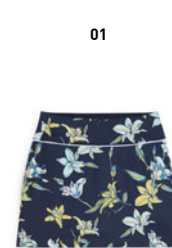

W BLAKE KNIT LILY FLORAL SKIRT
STYLE NUMBER: 629366
SP5000C / $99.99