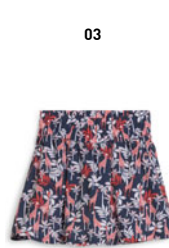

W SANDY PRINTED SKIRT
STYLE NUMBER: 629256
SP5500C / $109.99