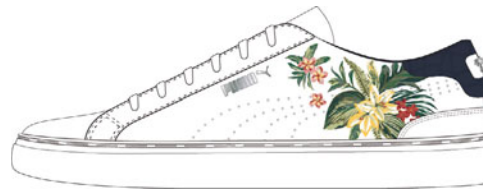

01 PUMA WHITE / DEEP NAVY / RED FIRE